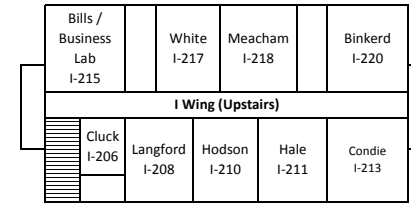

H-5	H - Wing	H-4
H-6		H-3
H-7		H-2
H-8		Student Government H-1

Wells G-4	Weech G-5	Hartvigsen G-6	Warner G-7	Sarah Anderson G-8
Dance Studio		Gym 2		
<b>G - Wing</b>				
Walker G-3	Women	Men	Allred G-2	Distance Learning G-1